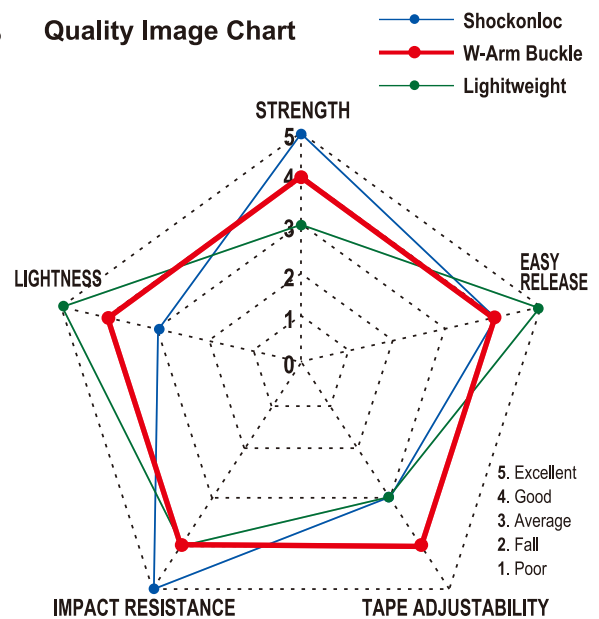

YKK

Little Parts. Big Difference.

BEYOND THE LIMIT

W-Arm Buckle

Fastening Products Group

W-Arm Buckle series

As our customer, you are promised by YKK quality, inventiveness, and agility. We pledge to continue to satisfy our customers' needs with service and products that embody our effort and loyalty to society. In order to do so, we take it as our fundamental responsibility to provide better product quality and more ease of use. Now, YKK proudly introduces our new "W-Arms Buckle" series which combines strength and a lightweight design. This combination allows a wide range of outdoor uses, enhancing your life in various activities. In addition, the "W-Arms Buckle" series is appealing in its sharp and sophisticated look, as well as in its comfortable lock that further differentiates this product.

LB-MV
SIZE (mm)
16 20 25 38 50

LB-MVD
SIZE (mm)
16 20 25 38 50
Dual

LB-MVS
SIZE (mm)
38
Single Bar

LM-MV
SIZE (mm)
20
Pouch Clip

FEATURES

1. A steep angle enables a tight lock and smooth tape adjustment with a simple motion.
2. The "W-Arm" reinforcement prevents the plug legs from breaking.
3. YKK's own "Vertical Engagement System" improves the tensile strength.
4. Perfect insertion removes clearance problems.

Data Sheet

Quality Image Chart

Stress Analysis