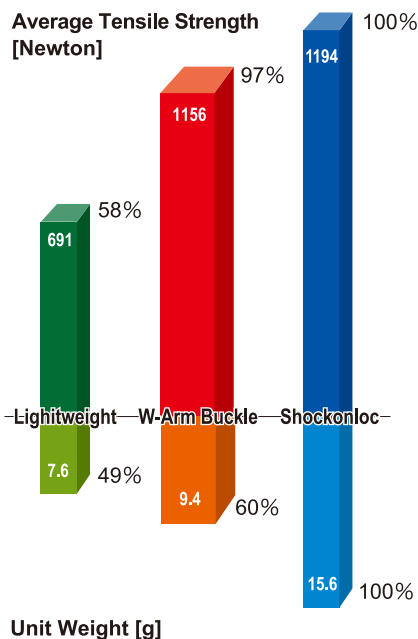

LB-MV
SIZE (mm)
16 20 25 38 50

LB-MVD
SIZE (mm)
16 20 25 38 50
Dual

LB-MVS
SIZE (mm)
38
Single Bar

LM-MV
SIZE (mm)
20
Pouch Clip

FEATURES

1. A steep angle enables a tight lock and smooth tape adjustment with a simple motion.
2. The "W-Arm" reinforcement prevents the plug legs from breaking.
3. YKK's own "Vertical Engagement System" improves the tensile strength.
4. Perfect insertion removes clearance problems.

Data Sheet

Quality Image Chart

Stress Analysis