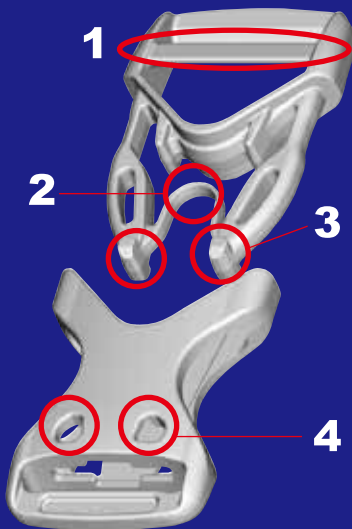

YKK

Little Parts. Big Difference.

BEYOND THE LIMIT

W-Arm Buckle

Fastening Products Group

W-Arm Buckle series

As our customer, you are promised by YKK quality, inventiveness, and agility. We pledge to continue to satisfy our customers' needs with service and products that embody our effort and loyalty to society. In order to do so, we take it as our fundamental responsibility to provide better product quality and more ease of use. Now, YKK proudly introduces our new "W-Arms Buckle" series which combines strength and a lightweight design. This combination allows a wide range of outdoor uses, enhancing your life in various activities. In addition, the "W-Arms Buckle" series is appealing in its sharp and sophisticated look, as well as in its comfortable lock that further differentiates this product.

LB-MV
SIZE (mm)
16 20 25 38 50

LB-MVD
SIZE (mm)
16 20 25 38 50
Dual

LB-MVS
SIZE (mm)
38
Single Bar

LM-MV
SIZE (mm)
20
Pouch Clip

FEATURES

1. A steep angle enables a tight lock and smooth tape adjustment with a simple motion.
2. The "W-Arm" reinforcement prevents the plug legs from breaking.
3. YKK's own "Vertical Engagement System" improves the tensile strength.
4. Perfect insertion removes clearance problems.